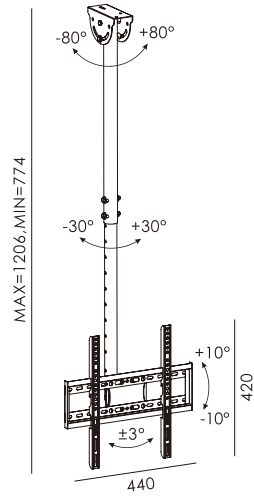

Tilt Adjust: ±8°

★ FS-502T

Screen Size: 32"-75"

Max. VESA: 600x400 mm

Weight capacity: 99 lbs (45 kg)

Tilt Adjust: ±15°

• MOVABLE TV CARTS

★ FS-506T

Screen Size: 26"-100"

Max. VESA: 800x600 mm

Weight capacity: 121 lbs(55 kg)

• CEILING TV WALL MOUNT

★ FS-906

Screen Size: 26"-55"

Max. VESA: 400x400 mm

Weight capacity: 110 lbs (50 kg)

Distance: 774~1206 mm

Swivel Adjust: $\pm 30^\circ$

Tilt Adjust: $\pm 10^\circ$

★ FS-907

Screen Size: 32"-80"

Max. VESA: 600x400 mm

Weight capacity: 132 lbs (60 kg)

Distance: 774~1206 mm

Swivel Adjust: $\pm 30^\circ$

Tilt Adjust: $\pm 10^\circ$

• CEILING TV WALL MOUNT

★ FS-909

Screen Size: 32"-75"

Max. VESA: 600x400 mm

Weight capacity: 154 lbs (70 kg)

Distance: 774~1206 mm