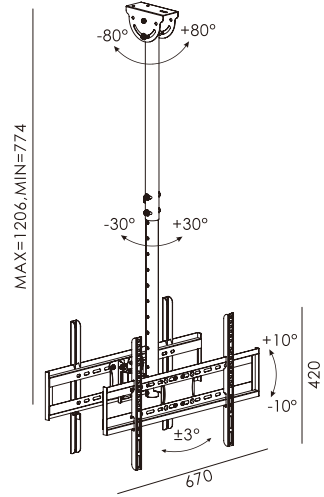

Screen Size: 26"-100"

Max. VESA: 800x600 mm

Weight capacity: 121 lbs(55 kg)

• CEILING TV WALL MOUNT

★ FS-906

Screen Size: 26"-55"

Max. VESA: 400x400 mm

Weight capacity: 110 lbs (50 kg)

Distance: 774~1206 mm

Swivel Adjust: $\pm 30^\circ$

Tilt Adjust: $\pm 10^\circ$

★ FS-907

Screen Size: 32"-80"

Max. VESA: 600x400 mm

Weight capacity: 132 lbs (60 kg)

Distance: 774~1206 mm

Swivel Adjust: $\pm 30^\circ$

Tilt Adjust: $\pm 10^\circ$

• CEILING TV WALL MOUNT

★ FS-909

Screen Size: 32"-75"

Max. VESA: 600x400 mm

Weight capacity: 154 lbs (70 kg)

Distance: 774~1206 mm

Swivel Adjust: $\pm 30^\circ$

Tilt Adjust: $\pm 10^\circ$

• TABLE TV STAND

★ FS-801

Screen Size: 26"-65"

Max. VESA: 400x400 mm

Weight capacity: 66 lbs(30 kg)

★ FS-802