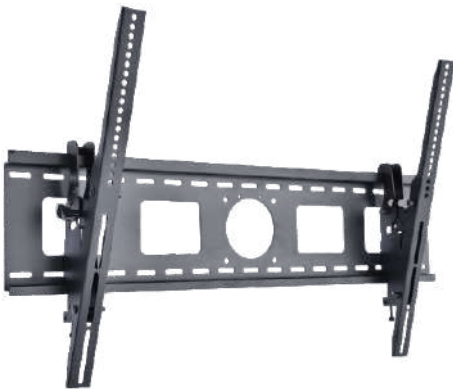

Screen Size: 32"-65"

Max. VESA: 600x400 mm

Weight capacity: 66 lbs(30 kg)

Distance: 23 mm

• TILTING TV WALL MOUNT

★ FB-302

Screen Size: 26"-55"

Max. VESA: 400x400 mm

Weight capacity: 55 lbs (25 kg)

Distance: 50 mm

Tilt Adjust: ±15°

★ FS-809

Screen Size: 32"-70"

Max. VESA: 600x400 mm

Weight capacity: 132 lbs (60 kg)

Distance: 54 mm

Tilt Adjust: ±15°

★ FB-305

Screen Size: 32"-90"

Max. VESA: 800x500 mm

Weight capacity: 176 lbs (80 kg)

Distance: 60 mm

Tilt Adjust: +5°~-15°

• **FIXED TV WALL MOUNT**

Weight capacity: 220 lbs (100 kg)

Distance: 29 mm

• TILTING TV WALL MOUNT

★ FS-304

Screen Size: 42"-90"

Max. VESA: 800x600 mm

Weight capacity: 143 lbs (65 kg)

Distance: 34 mm