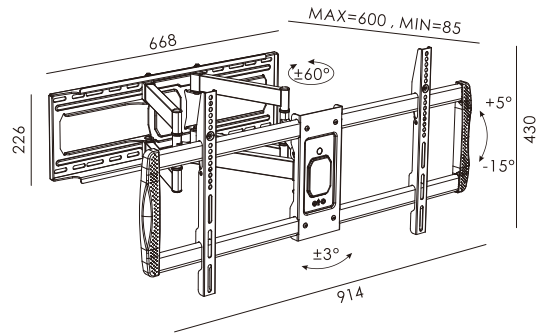

Distance: 90~460 mm

Swivel Adjust: ±60°

Tilt Adjust: ±15°

★ FS-908

Screen Size: 32"-75"

Max. VESA: 600x400 mm

Weight capacity: 154 lbs (70 kg)

Distance: 113~476 mm

Swivel Adjust: ±60°

Tilt Adjust: ±15°

• FULL MOTION TV WALL MOUNT

★ FS-406 STD

Screen Size: 32"-75"

Max. VESA: 600x400 mm

Weight capacity: 99 lbs (45 kg)

Distance: 83~1080 mm

Swivel Adjust: ±90°

Tilt Adjust: +5°~-15°

★ FS-407 STD

Screen Size: 42"-90"

Max. VESA: 800x400 mm

Weight capacity: 121 lbs (55 kg)

Distance: 85~600 mm

Swivel Adjust: ±60°

Tilt Adjust: +5°~-15°

• FULL MOTION TV WALL MOUNT

★ FS-408 STD

Screen Size: 42"-100"

Max. VESA: 900x600 mm

Weight capacity: 165 lbs (75 kg)

Distance: 74~1005 mm

Swivel Adjust: $\pm 60^\circ$