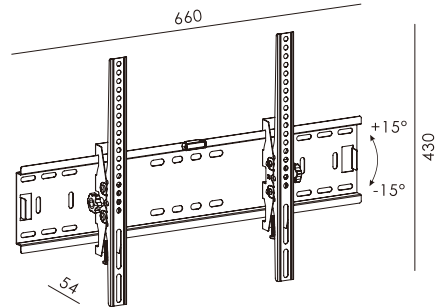

Screen Size: 32"-65"

Max. VESA: 600x400 mm

Weight capacity: 66 lbs(30 kg)

Distance: 23 mm

• TILTING TV WALL MOUNT

★ FB-302

Screen Size: 26"-55"

Max. VESA: 400x400 mm

Weight capacity: 55 lbs (25 kg)

Distance: 50 mm

Tilt Adjust: ±15°

★ FS-809

Screen Size: 32"-70"

Max. VESA: 600x400 mm

Weight capacity: 132 lbs (60 kg)

Distance: 54 mm

Tilt Adjust: ±15°

★ FB-305

Screen Size: 32"-90"

Max. VESA: 800x500 mm

Weight capacity: 176 lbs (80 kg)

Distance: 60 mm

Tilt Adjust: +5°~-15°

• **FIXED TV WALL MOUNT**