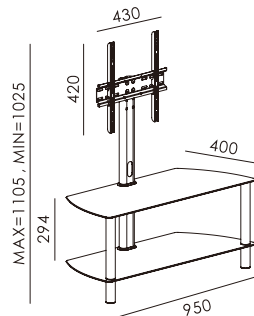

Screen Size: 32"-65"

Max. VESA: 400x400 mm

Weight capacity: 77 lbs(35 kg)

★ FS-803

Screen Size: 37"-70"

Max. VESA: 800x400 mm

Weight capacity: 88 lbs(40 kg)

GLASS SHELVES TV STAND

★ FS-804 (2 Glass Shelves)

Screen Size: 32"-75"

Max. VESA: 600x400 mm

Weight capacity: 99 lbs(45 kg)

★ FS-805 (2 Glass Shelves)

Screen Size: 26"-65"

Max. VESA: 400x400 mm

Weight capacity: 99 lbs(45 kg)

★ FS-806 (3 Glass Shelves)

Screen Size: 26"-65"

Max. VESA: 400x400 mm

Weight capacity: 99 lbs(45 kg)

• LAPTOP DESKTOP STAND

★ FS-DS-C63

Laptop Size: 13"-32"

Surface Size: 370x235 mm