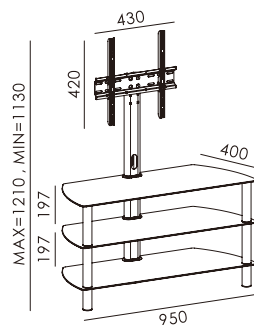

Screen Size: 32"-65"

Max. VESA: 400x400 mm

Weight capacity: 77 lbs(35 kg)

★ FS-803

Screen Size: 37"-70"

Max. VESA: 800x400 mm

Weight capacity: 88 lbs(40 kg)

GLASS SHELVES TV STAND

★ FS-804 (2 Glass Shelves)

Screen Size: 32"-75"

Max. VESA: 600x400 mm

Weight capacity: 99 lbs(45 kg)

★ FS-805 (2 Glass Shelves)

Screen Size: 26"-65"

Max. VESA: 400x400 mm

Weight capacity: 99 lbs(45 kg)

★ FS-806 (3 Glass Shelves)

Screen Size: 26"-65"

Max. VESA: 400x400 mm

Weight capacity: 99 lbs(45 kg)

• LAPTOP DESKTOP STAND

★ FS-DS-C63

Laptop Size: 13"-32"

Surface Size: 370x235 mm