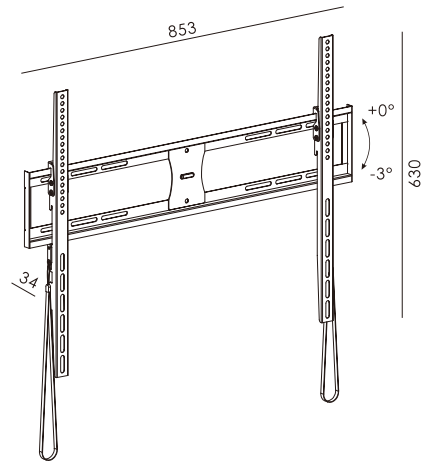

Tilt Adjust: ±15°

★ FB-305

Screen Size: 32"-90"

Max. VESA: 800x500 mm

Weight capacity: 176 lbs (80 kg)

Distance: 60 mm

Tilt Adjust: +5°~-15°

• **FIXED TV WALL MOUNT**

★ **FS-204**

Screen Size: 42"-90"

Max. VESA: 800x600 mm

Weight capacity: 143 lbs (65 kg)

Distance: 35 mm

★ **FS-206 PRO**

Screen Size: 60"-110"

Max. VESA: 900x600 mm

Weight capacity: 220 lbs (100 kg)

Distance: 29 mm

• TILTING TV WALL MOUNT

★ FS-304

Screen Size: 42"-90"

Max. VESA: 800x600 mm

Weight capacity: 143 lbs (65 kg)

Distance: 34 mm

Tilt Adjust: +0°~-3°

★ FS-307 PRO

Screen Size: 60"-100"

Max. VESA: 900x600 mm

Weight capacity: 220 lbs (100 kg)

Distance: 58 mm

Tilt Adjust: ±15°

• FULL MOTION TV WALL MOUNT