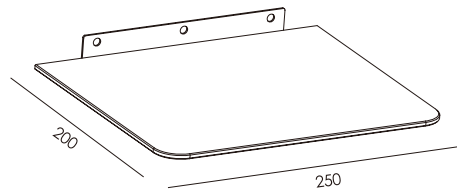

★ FS-DDB-ROBO-777

Screen Size: 13"-34"

Max. VESA: 100x100 mm

Weight capacity: 33 lbs(15 kg)
(Per Vesa Plate)

Tilt Adjust: +90°~-25°

Swivel Adjust: ±180°

• ANTI VIBRATION PADS

★ FS-AVP-001

Swivel Adjust: 360°

Tilt Adjust: 270°

★ FS-M90

Tilt Adjust: 270°

• PROJECTOR MOUNT

★ FS-PR-602

Weight capacity: 33 lbs (15 kg)

Distance: 600~1000 mm

Swivel Adjust: $\pm 30^\circ$

Tilt Adjust: $\pm 90^\circ$

• GLASS WALL SHELF

★ FS-DVB-S22

Size: 250x200mm

Weight capacity: 22 lbs (10 kg)

فوجي ستار®

fujistar®