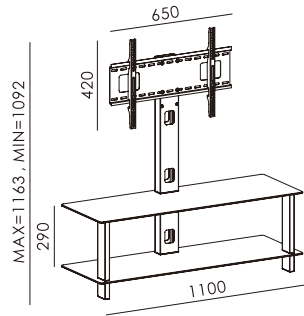

Swivel Adjust: $\pm 30^\circ$

Tilt Adjust: $\pm 10^\circ$

• CEILING TV WALL MOUNT

★ FS-909

Screen Size: 32"-75"

Max. VESA: 600x400 mm

Weight capacity: 154 lbs (70 kg)

Distance: 774~1206 mm

Swivel Adjust: $\pm 30^\circ$

Tilt Adjust: $\pm 10^\circ$

• TABLE TV STAND

★ FS-801

Screen Size: 26"-65"

Max. VESA: 400x400 mm

Weight capacity: 66 lbs(30 kg)

★ FS-802

Screen Size: 32"-65"

Max. VESA: 400x400 mm

Weight capacity: 77 lbs(35 kg)

★ FS-803

Screen Size: 37"-70"

Max. VESA: 800x400 mm

Weight capacity: 88 lbs(40 kg)

GLASS SHELVES TV STAND

★ FS-804 (2 Glass Shelves)

Screen Size: 32"-75"

Max. VESA: 600x400 mm

Weight capacity: 99 lbs(45 kg)

★ FS-805 (2 Glass Shelves)

Screen Size: 26"-65"

Max. VESA: 400x400 mm

Weight capacity: 99 lbs(45 kg)