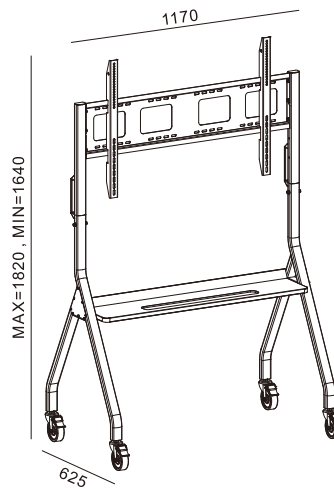

Swivel Adjust: ±90°

Tilt Adjust: +5°~-15°

★ FS-407 STD

Screen Size: 42"-90"

Max. VESA: 800x400 mm

Weight capacity: 121 lbs (55 kg)

Distance: 85~600 mm

Swivel Adjust: ±60°

Tilt Adjust: +5°~-15°

• FULL MOTION TV WALL MOUNT

★ FS-408 STD

Screen Size: 42"-100"

Max. VESA: 900x600 mm

Weight capacity: 165 lbs (75 kg)

Distance: 74~1005 mm

Swivel Adjust: $\pm 60^\circ$

Tilt Adjust: $\pm 10^\circ$

• MOVABLE TV CARTS

★ FS-400T

Screen Size: 32"-70"

Max. VESA: 600x600 mm

Weight capacity: 110 lbs (50 kg)

★ FS-404T

Screen Size: 32"-120"

Max. VESA: 1000x600 mm

Weight capacity: 176 lbs (80 kg)

• MOVABLE TV CARTS

★ FS-407T

Screen Size: 26"-75"

Max. VESA: 600x400 mm

Weight capacity: 99 lbs(45 kg)

★ FS-409T