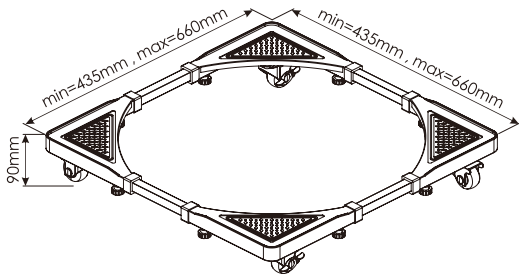

• MULTI-FUNCTIONAL MOBILE BASE

★ FS-MS-002

Weight capacity: 440 lbs(200 kg)