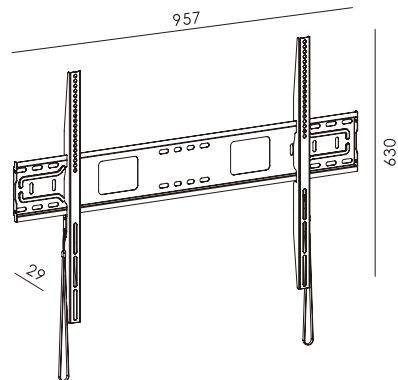

Tilt Adjust: ±15°

★ FB-305

Screen Size: 32"-90"

Max. VESA: 800x500 mm

Weight capacity: 176 lbs (80 kg)

Distance: 60 mm

Tilt Adjust: +5°~-15°

• **FIXED TV WALL MOUNT**

★ **FS-204**

Screen Size: 42"-90"

Max. VESA: 800x600 mm

Weight capacity: 143 lbs (65 kg)

Distance: 35 mm

★ **FS-206 PRO**

Screen Size: 60"-110"

Max. VESA: 900x600 mm

Weight capacity: 220 lbs (100 kg)

Distance: 29 mm

• TILTING TV WALL MOUNT

★ FS-304

Screen Size: 42"-90"

Max. VESA: 800x600 mm

Weight capacity: 143 lbs (65 kg)

Distance: 34 mm

Tilt Adjust: +0°~-3°

★ FS-307 PRO

Screen Size: 60"-100"

Max. VESA: 900x600 mm

Weight capacity: 220 lbs (100 kg)

Distance: 58 mm

Tilt Adjust: ±15°

• FULL MOTION TV WALL MOUNT