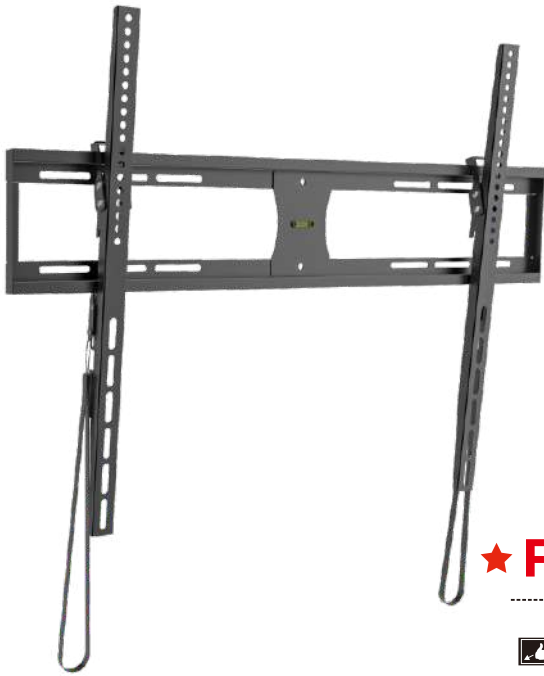

Screen Size: 32"-65"

Max. VESA: 600x400 mm

Weight capacity: 66 lbs(30 kg)

Distance: 23 mm

• TILTING TV WALL MOUNT

★ FB-302

Screen Size: 26"-55"

Max. VESA: 400x400 mm

Tilt Adjust: ±15°

★ FB-305

Screen Size: 32"-90"

Max. VESA: 800x500 mm

Weight capacity: 176 lbs (80 kg)

Distance: 60 mm

Tilt Adjust: +5°~-15°

• **FIXED TV WALL MOUNT**

Weight capacity: 220 lbs (100 kg)

Distance: 29 mm

• TILTING TV WALL MOUNT

★ FS-304

Screen Size: 42"-90"

Max. VESA: 800x600 mm

Weight capacity: 143 lbs (65 kg)

Distance: 34 mm

Tilt Adjust: +0°~-3°

★ FS-307 PRO

Screen Size: 60"-100"

Max. VESA: 900x600 mm

Weight capacity: 220 lbs (100 kg)

Distance: 58 mm

Tilt Adjust: ±15°

• FULL MOTION TV WALL MOUNT