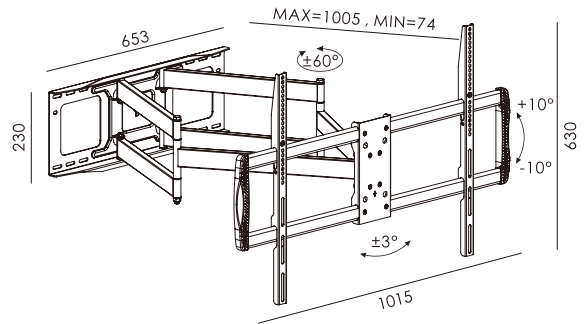

Swivel Adjust: ±60°

Tilt Adjust: ±15°

• FULL MOTION TV WALL MOUNT

★ FS-406 STD

Screen Size: 32"-75"

Max. VESA: 600x400 mm

Weight capacity: 99 lbs (45 kg)

Distance: 83~1080 mm

Swivel Adjust: ±90°

Tilt Adjust: +5°~-15°

★ FS-407 STD

Screen Size: 42"-90"

Max. VESA: 800x400 mm

Weight capacity: 121 lbs (55 kg)

Distance: 85~600 mm

Swivel Adjust: ±60°

Tilt Adjust: +5°~-15°

• FULL MOTION TV WALL MOUNT

★ FS-408 STD

Screen Size: 42"-100"

Max. VESA: 900x600 mm

Weight capacity: 165 lbs (75 kg)

Distance: 74~1005 mm

Swivel Adjust: $\pm 60^\circ$