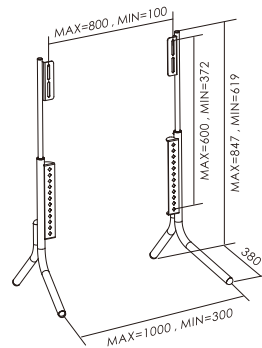

Swivel Adjust: $\pm 30^\circ$

Tilt Adjust: $\pm 10^\circ$

• CEILING TV WALL MOUNT

★ FS-909

Screen Size: 32"-75"

Max. VESA: 600x400 mm

Weight capacity: 154 lbs (70 kg)

Distance: 774~1206 mm

Swivel Adjust: $\pm 30^\circ$

Tilt Adjust: $\pm 10^\circ$

• TABLE TV STAND

★ FS-801

Screen Size: 26"-65"

Max. VESA: 400x400 mm

Weight capacity: 66 lbs(30 kg)

★ FS-802

Screen Size: 32"-65"

Max. VESA: 400x400 mm

Weight capacity: 77 lbs(35 kg)

★ FS-803

Screen Size: 37"-70"

Max. VESA: 800x400 mm

Weight capacity: 88 lbs(40 kg)

GLASS SHELVES TV STAND

★ FS-804 (2 Glass Shelves)

Screen Size: 32"-75"

Max. VESA: 600x400 mm

Weight capacity: 99 lbs(45 kg)

★ FS-805 (2 Glass Shelves)

Screen Size: 26"-65"

Max. VESA: 400x400 mm

Weight capacity: 99 lbs(45 kg)