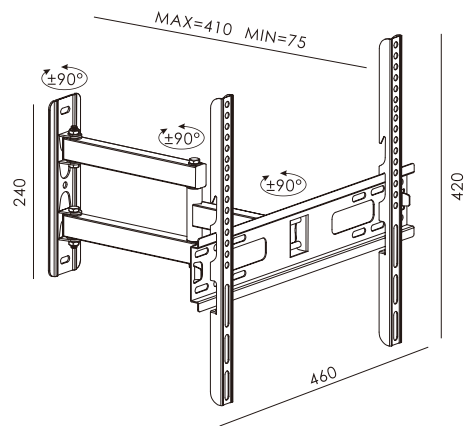

Max. VESA: 200x200 mm

Weight capacity: 44 lbs (20 kg)

Distance: 68~227 mm

Swivel Adjust: ±90°

Tilt Adjust: +2°~-18°

• FULL MOTION TV WALL MOUNT

★ FS-401

Screen Size: 17"-37"

Max. VESA: 200x200 mm

Weight capacity: 22 lbs (10 kg)

Distance: 80~367 mm

Swivel Adjust: ±90°

Tilt Adjust: ±15°

★ FS-402

Screen Size: 26"-55"

Max. VESA: 400x400 mm

Weight capacity: 66 lbs (30 kg)

Distance: 75~410 mm

Swivel Adjust: ±90°

• FULL MOTION TV WALL MOUNT

★ FS-403 PLUS

Screen Size: 32"-70"

Max. VESA: 600x400 mm

Weight capacity: 132 lbs (60 kg)