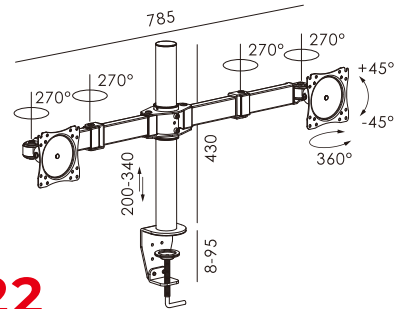

• MONITOR DESK MOUNT

★ FS-SDB-711

Screen Size: 14"-32"

Max. VESA: 100x100 mm

Weight capacity: 33 lbs(15 kg)

Max. Distance: 233 mm

Swivel Adjust: 270°

Tilt Adjust: ±45°

★ FS-DDB-722

Screen Size: 14"-32"

Max. VESA: 100x100 mm

Weight capacity: 33 lbs(15 kg)
(Per Vesa Plate)

Max. Distance: 785 mm

Swivel Adjust: 270°

Tilt Adjust: ±45°

★ FS-SDB-ROBO-733

Screen Size: 14"-26"

Max. VESA: 100x100 mm

Weight capacity: 33 lbs(15 kg)

Max. Distance: 498 mm

Swivel Adjust: ±90°

Tilt Adjust: +90°~-45°

• MONITOR DESK MOUNT

★ FS-SDB-ROBO-755