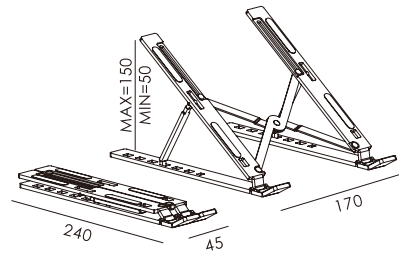

★ FS-804 (2 Glass Shelves)

Screen Size: 32"-75"

Max. VESA: 600x400 mm

Weight capacity: 99 lbs(45 kg)

★ FS-805 (2 Glass Shelves)

Screen Size: 26"-65"

Max. VESA: 400x400 mm

Weight capacity: 99 lbs(45 kg)

★ FS-806 (3 Glass Shelves)

Screen Size: 26"-65"

Max. VESA: 400x400 mm

Weight capacity: 99 lbs(45 kg)

• LAPTOP DESKTOP STAND

★ FS-DS-C63

Laptop Size: 13"-32"

Surface Size: 370x235 mm

Weight capacity: 44 lbs(20 kg)

★ FS-DS-L60

Laptop Size: 13"-32"

Surface Size: 370x235 mm

Weight capacity: 44 lbs(20 kg)

★ FS-DS-X65

Laptop Size: Below 16"

Weight capacity: 22 lbs(10 kg)

• MONITOR DESK MOUNT

★ FS-SDB-711

Screen Size: 14"-32"

Max. VESA: 100x100 mm

Weight capacity: 33 lbs(15 kg)

Max. Distance: 233 mm

Swivel Adjust: 270°

Tilt Adjust: ±45°