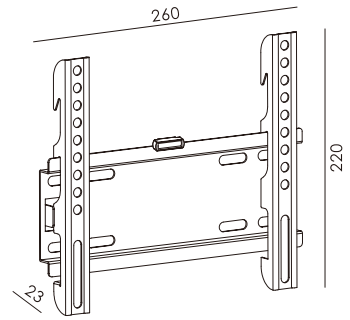

fujistar[®]

Possibilities.Redefined

PRODUCT CATALOGUE

2024 Vol.1

• FIXED TV WALL MOUNT

★ FB-201

Screen Size: 19"-37"

Max. VESA: 200x200 mm

Weight capacity: 44 lbs(20 kg)

Distance: 23 mm

★ FB-202

Screen Size: 26"-55"

Max. VESA: 400x400 mm

Weight capacity: 55 lbs(25 kg)

Distance: 23 mm

★ FB-203