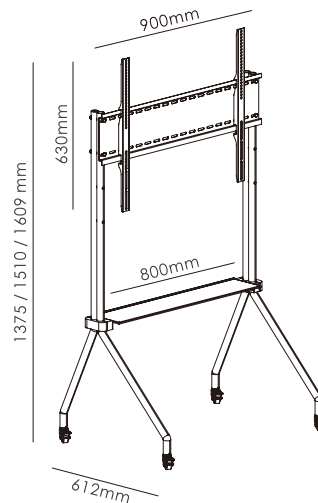

Tilt Adjust: +5°~-15°

• FULL MOTION TV WALL MOUNT

★ FS-408 STD

Screen Size: 42"-100"

Max. VESA: 900x600 mm

Weight capacity: 165 lbs (75 kg)

Distance: 74~1005 mm

Swivel Adjust: $\pm 60^\circ$

Tilt Adjust: $\pm 10^\circ$

• MOVABLE TV CARTS

★ FS-400T

Screen Size: 32"-70"

Max. VESA: 600x600 mm

Weight capacity: 110 lbs (50 kg)

★ FS-404T

Screen Size: 32"-120"

Max. VESA: 1000x600 mm

Weight capacity: 176 lbs (80 kg)

• MOVABLE TV CARTS

★ FS-407T

Screen Size: 26"-75"

Max. VESA: 600x400 mm

Weight capacity: 99 lbs(45 kg)

★ FS-409T

Screen Size: 26"-100"

Max. VESA: 800x600 mm

Weight capacity: 121 lbs(55 kg)

• MOVABLE TV CARTS

★ FS-500T

Screen Size: 32"-70"

Max. VESA: 600x400 mm

Weight capacity: 110 lbs (50 kg)