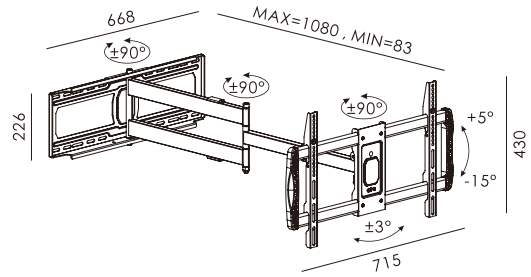

Weight capacity: 66 lbs (30 kg)

Distance: 75~410 mm

Swivel Adjust: ±90°

• FULL MOTION TV WALL MOUNT

★ FS-403 PLUS

Screen Size: 32"-70"

Max. VESA: 600x400 mm

Weight capacity: 132 lbs (60 kg)

Distance: 90~460 mm

Swivel Adjust: ±60°

Tilt Adjust: ±15°

★ FS-908

Screen Size: 32"-75"

Max. VESA: 600x400 mm

Weight capacity: 154 lbs (70 kg)

Distance: 113~476 mm

Swivel Adjust: ±60°

Tilt Adjust: ±15°

• FULL MOTION TV WALL MOUNT

★ FS-406 STD

Screen Size: 32"-75"

Max. VESA: 600x400 mm

Weight capacity: 99 lbs (45 kg)

Distance: 83~1080 mm

Swivel Adjust: ±90°

Tilt Adjust: +5°~-15°

★ FS-407 STD

Screen Size: 42"-90"

Max. VESA: 800x400 mm

Weight capacity: 121 lbs (55 kg)

Distance: 85~600 mm

Swivel Adjust: ±60°