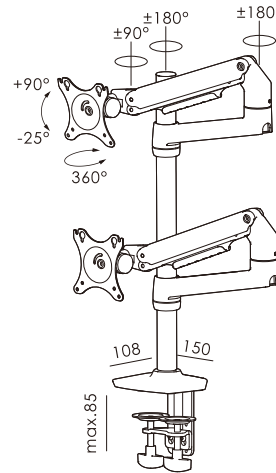

Screen Size: 14"-26"

Max. VESA: 100x100 mm

Weight capacity: 33 lbs(15 kg)

Max. Distance: 498 mm

Swivel Adjust: ±90°

Tilt Adjust: +90°~-45°

• MONITOR DESK MOUNT

★ FS-SDB-ROBO-755

C-Clamp Mount

Grommet Mount

Screen Size: 13"-34"

Max. VESA: 100x100 mm

Weight capacity: 33 lbs(15 kg)

Max. Distance: 628 mm

Swivel Adjust: ±180°

Tilt Adjust: +90°~-25°

★ FS-DDB-ROBO-777

Screen Size: 13"-34"

Max. VESA: 100x100 mm

Weight capacity: 33 lbs(15 kg)
(Per Vesa Plate)

Tilt Adjust: +90°~-25°

Swivel Adjust: ±180°

• ANTI VIBRATION PADS

★ FS-AVP-001

Swivel Adjust: 360°

Tilt Adjust: 270°

★ FS-M90

Tilt Adjust: 270°

• PROJECTOR MOUNT

★ FS-PR-602

Weight capacity: 33 lbs (15 kg)

Distance: 600~1000 mm