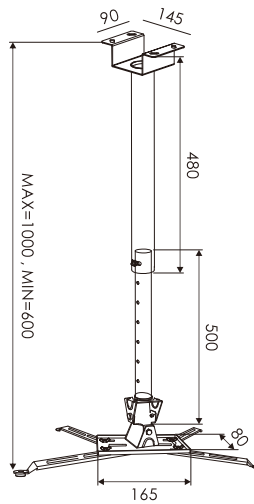

Screen Size: 14"-26"

Max. VESA: 100x100 mm

Weight capacity: 33 lbs(15 kg)

Max. Distance: 498 mm

Swivel Adjust: ±90°

Tilt Adjust: +90°~-45°

• MONITOR DESK MOUNT

★ FS-SDB-ROBO-755

★ FS-DDB-ROBO-777

Screen Size: 13"-34"

Max. VESA: 100x100 mm

Weight capacity: 33 lbs(15 kg)
(Per Vesa Plate)

Tilt Adjust: +90°~-25°

Swivel Adjust: ±180°

• ANTI VIBRATION PADS

★ FS-AVP-001

Swivel Adjust: 360°

Tilt Adjust: 270°

★ FS-M90

Tilt Adjust: 270°

• PROJECTOR MOUNT

★ FS-PR-602

Weight capacity: 33 lbs (15 kg)

Distance: 600~1000 mm

Swivel Adjust: $\pm 30^\circ$

Tilt Adjust: $\pm 90^\circ$

• GLASS WALL SHELF

★ FS-DVB-S22

Size: 250x200mm

Weight capacity: 22 lbs (10 kg)

فوجي ستار®

fujistar®