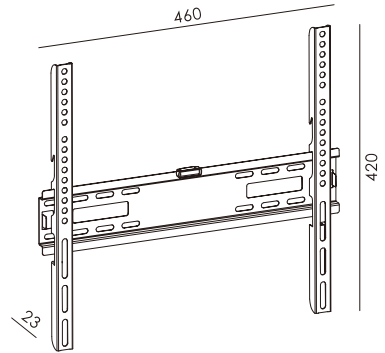

★ FB-202

Screen Size: 26"-55"

Max. VESA: 400x400 mm

Weight capacity: 55 lbs(25 kg)

Distance: 23 mm