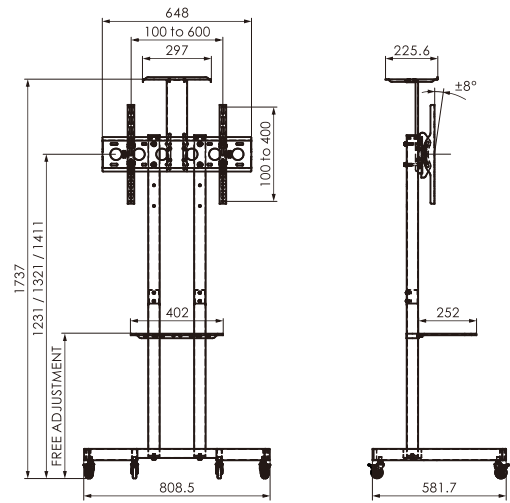

Tilt Adjust: +5°~-15°

• FULL MOTION TV WALL MOUNT

★ FS-408 STD

Screen Size: 42"-100"

Max. VESA: 900x600 mm

Weight capacity: 165 lbs (75 kg)

Distance: 74~1005 mm

Swivel Adjust: $\pm 60^\circ$

Screen Size: 26"-100"

Max. VESA: 800x600 mm

Weight capacity: 121 lbs(55 kg)

• MOVABLE TV CARTS

★ FS-500T

Screen Size: 32"-70"

Max. VESA: 600x400 mm

Weight capacity: 110 lbs (50 kg)

Tilt Adjust: ±8°

★ FS-502T

Screen Size: 32"-75"

Max. VESA: 600x400 mm

Weight capacity: 99 lbs (45 kg)

Tilt Adjust: ±15°

• MOVABLE TV CARTS

★ FS-506T

Screen Size: 26"-100"

Max. VESA: 800x600 mm

Weight capacity: 121 lbs(55 kg)

• CEILING TV WALL MOUNT

★ FS-906

Screen Size: 26"-55"

Max. VESA: 400x400 mm

Weight capacity: 110 lbs (50 kg)