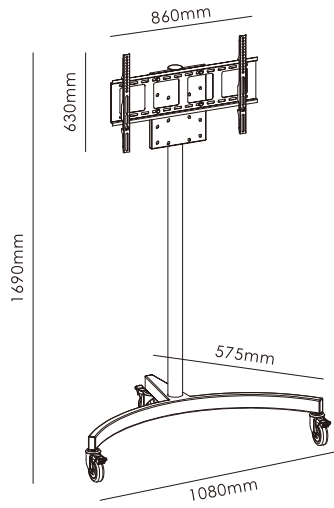

Screen Size: 26"-100"

Max. VESA: 800x600 mm

Weight capacity: 121 lbs(55 kg)

• MOVABLE TV CARTS

★ FS-500T

Screen Size: 32"-70"

Max. VESA: 600x400 mm

Weight capacity: 110 lbs (50 kg)

Tilt Adjust: ±8°

★ FS-502T

Screen Size: 32"-75"

Max. VESA: 600x400 mm

Weight capacity: 99 lbs (45 kg)

Tilt Adjust: ±15°

• MOVABLE TV CARTS

★ FS-506T

Screen Size: 26"-100"

Max. VESA: 800x600 mm

Weight capacity: 121 lbs(55 kg)

• CEILING TV WALL MOUNT

★ FS-906

Screen Size: 26"-55"

Max. VESA: 400x400 mm

Weight capacity: 110 lbs (50 kg)

Distance: 774~1206 mm

Swivel Adjust: $\pm 30^\circ$

Tilt Adjust: $\pm 10^\circ$

★ FS-907

Screen Size: 32"-80"

Max. VESA: 600x400 mm

Weight capacity: 132 lbs (60 kg)

Distance: 774~1206 mm