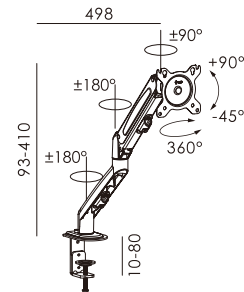

• MONITOR DESK MOUNT

★ FS-SDB-711

Screen Size: 14"-32"

Max. VESA: 100x100 mm

Weight capacity: 33 lbs(15 kg)

Max. Distance: 233 mm

Swivel Adjust: 270°

Tilt Adjust: ±45°

★ FS-DDB-722

Screen Size: 14"-32"

Max. VESA: 100x100 mm

Weight capacity: 33 lbs(15 kg)
(Per Vesa Plate)

Max. Distance: 785 mm

Swivel Adjust: 270°

Tilt Adjust: ±45°

★ FS-SDB-ROBO-733

Screen Size: 14"-26"

Max. VESA: 100x100 mm

Weight capacity: 33 lbs(15 kg)

Max. Distance: 498 mm

Swivel Adjust: ±90°

Tilt Adjust: +90°~-45°

• MONITOR DESK MOUNT

★ FS-SDB-ROBO-755

C-Clamp Mount

Grommet Mount

Screen Size: 13"-34"

Max. VESA: 100x100 mm

Weight capacity: 33 lbs(15 kg)

Max. Distance: 628 mm

Swivel Adjust: ±180°

Tilt Adjust: +90°~-25°