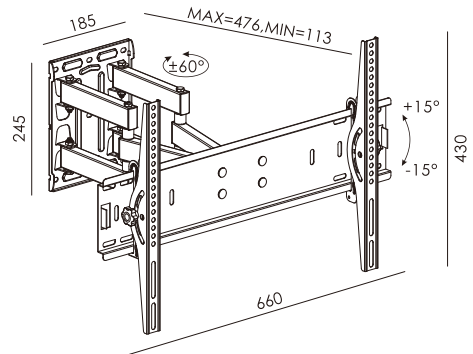

Max. VESA: 200x200 mm

Weight capacity: 22 lbs (10 kg)

Distance: 80~367 mm

Swivel Adjust: ±90°

Tilt Adjust: ±15°

★ FS-402

Screen Size: 26"-55"

Max. VESA: 400x400 mm

Weight capacity: 66 lbs (30 kg)

Distance: 75~410 mm

Swivel Adjust: ±90°

• FULL MOTION TV WALL MOUNT

★ FS-403 PLUS

Screen Size: 32"-70"

Max. VESA: 600x400 mm

Weight capacity: 132 lbs (60 kg)

Distance: 90~460 mm

Swivel Adjust: ±60°

Tilt Adjust: ±15°

★ FS-908

Screen Size: 32"-75"

Max. VESA: 600x400 mm

Weight capacity: 154 lbs (70 kg)

Distance: 113~476 mm

Swivel Adjust: ±60°

Tilt Adjust: ±15°

• FULL MOTION TV WALL MOUNT

★ FS-406 STD

Screen Size: 32"-75"

Max. VESA: 600x400 mm

Weight capacity: 99 lbs (45 kg)

Distance: 83~1080 mm