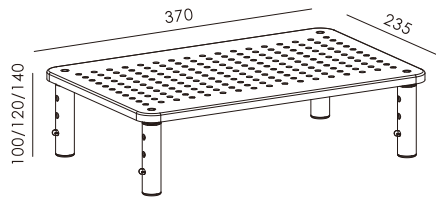

★ FS-DS-L60