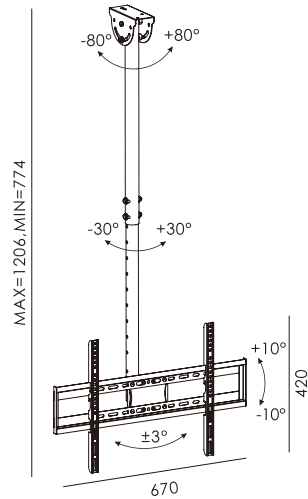

Tilt Adjust: ±8°

★ FS-502T

Screen Size: 32"-75"

Max. VESA: 600x400 mm

Weight capacity: 99 lbs (45 kg)

Tilt Adjust: ±15°

• MOVABLE TV CARTS

★ FS-506T

Screen Size: 26"-100"

Max. VESA: 800x600 mm

Weight capacity: 121 lbs(55 kg)

• CEILING TV WALL MOUNT

★ FS-906

Screen Size: 26"-55"

Max. VESA: 400x400 mm

Weight capacity: 110 lbs (50 kg)

Distance: 774~1206 mm

Swivel Adjust: $\pm 30^\circ$

Tilt Adjust: $\pm 10^\circ$

★ FS-907

Screen Size: 32"-80"

Max. VESA: 600x400 mm

Weight capacity: 132 lbs (60 kg)

Distance: 774~1206 mm

Swivel Adjust: $\pm 30^\circ$

Tilt Adjust: $\pm 10^\circ$

• CEILING TV WALL MOUNT

★ FS-909

Screen Size: 32"-75"

Max. VESA: 600x400 mm

Weight capacity: 154 lbs (70 kg)

Distance: 774~1206 mm