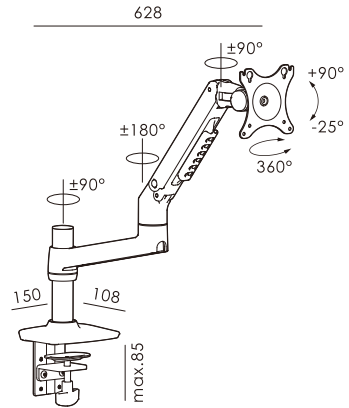

★ FS-DDB-722

Screen Size: 14"-32"

Max. VESA: 100x100 mm

Weight capacity: 33 lbs(15 kg)
(Per Vesa Plate)

Max. Distance: 785 mm

Swivel Adjust: 270°

Tilt Adjust: ±45°

★ FS-SDB-ROBO-733

Screen Size: 14"-26"

Max. VESA: 100x100 mm

Weight capacity: 33 lbs(15 kg)

Max. Distance: 498 mm

Swivel Adjust: ±90°

Tilt Adjust: +90°~-45°

• MONITOR DESK MOUNT

★ FS-SDB-ROBO-755

C-Clamp Mount

Grommet Mount

Screen Size: 13"-34"

Max. VESA: 100x100 mm

Weight capacity: 33 lbs(15 kg)

Max. Distance: 628 mm

Swivel Adjust: ±180°

Tilt Adjust: +90°~-25°

★ FS-DDB-ROBO-777

Screen Size: 13"-34"

Max. VESA: 100x100 mm

Weight capacity: 33 lbs(15 kg)
(Per Vesa Plate)

Tilt Adjust: +90°~-25°

Swivel Adjust: ±180°

• ANTI VIBRATION PADS

★ FS-AVP-001