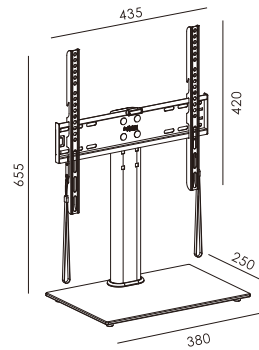

Swivel Adjust: $\pm 30^\circ$

Tilt Adjust: $\pm 10^\circ$

• CEILING TV WALL MOUNT

★ FS-909

Screen Size: 32"-75"

Max. VESA: 600x400 mm

Weight capacity: 154 lbs (70 kg)

Distance: 774~1206 mm

Swivel Adjust: $\pm 30^\circ$

Tilt Adjust: $\pm 10^\circ$

• TABLE TV STAND

★ FS-801

Screen Size: 26"-65"

Max. VESA: 400x400 mm

Weight capacity: 66 lbs(30 kg)

★ FS-802

Screen Size: 32"-65"

Max. VESA: 400x400 mm

Weight capacity: 77 lbs(35 kg)

★ FS-803

Screen Size: 37"-70"

Max. VESA: 800x400 mm

Weight capacity: 88 lbs(40 kg)

GLASS SHELVES TV STAND

★ FS-804 (2 Glass Shelves)

Screen Size: 32"-75"

Max. VESA: 600x400 mm

Weight capacity: 99 lbs(45 kg)

★ FS-805 (2 Glass Shelves)

Screen Size: 26"-65"

Max. VESA: 400x400 mm

Weight capacity: 99 lbs(45 kg)