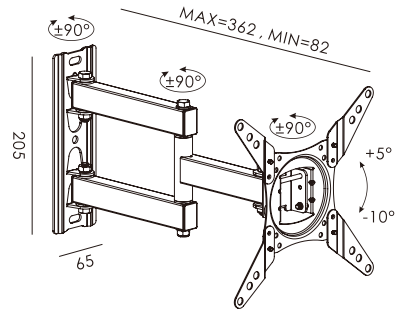

Weight capacity: 220 lbs (100 kg)

Distance: 29 mm

• TILTING TV WALL MOUNT

★ FS-304

Screen Size: 42"-90"

Max. VESA: 800x600 mm

Weight capacity: 143 lbs (65 kg)

Distance: 34 mm

Tilt Adjust: +0°~-3°

★ FS-307 PRO

Screen Size: 60"-100"

Max. VESA: 900x600 mm

Weight capacity: 220 lbs (100 kg)

Distance: 58 mm

Tilt Adjust: ±15°

• FULL MOTION TV WALL MOUNT

★ FS-XL43

Screen Size: 19"-43"

Max. VESA: 200x200 mm

Weight capacity: 44 lbs (20 kg)

Distance: 82~362 mm

Swivel Adjust: ±90°

Tilt Adjust: +5°~-10°

★ FS-SQL-41