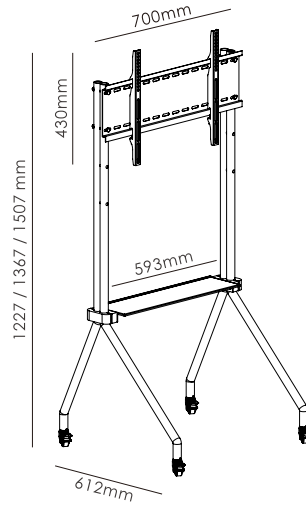

Swivel Adjust: ±90°

Tilt Adjust: +5°~-15°

★ FS-407 STD

Screen Size: 42"-90"

Max. VESA: 800x400 mm

Weight capacity: 121 lbs (55 kg)

Distance: 85~600 mm

Swivel Adjust: ±60°

Tilt Adjust: +5°~-15°

• FULL MOTION TV WALL MOUNT

★ FS-408 STD

Screen Size: 42"-100"

Max. VESA: 900x600 mm

Weight capacity: 165 lbs (75 kg)

Distance: 74~1005 mm

Swivel Adjust: $\pm 60^\circ$

Tilt Adjust: $\pm 10^\circ$

• MOVABLE TV CARTS

★ FS-400T

Screen Size: 32"-70"

Max. VESA: 600x600 mm

Weight capacity: 110 lbs (50 kg)

★ FS-404T

Screen Size: 32"-120"

Max. VESA: 1000x600 mm

Weight capacity: 176 lbs (80 kg)

• MOVABLE TV CARTS

★ FS-407T

Screen Size: 26"-75"

Max. VESA: 600x400 mm

Weight capacity: 99 lbs(45 kg)

★ FS-409T