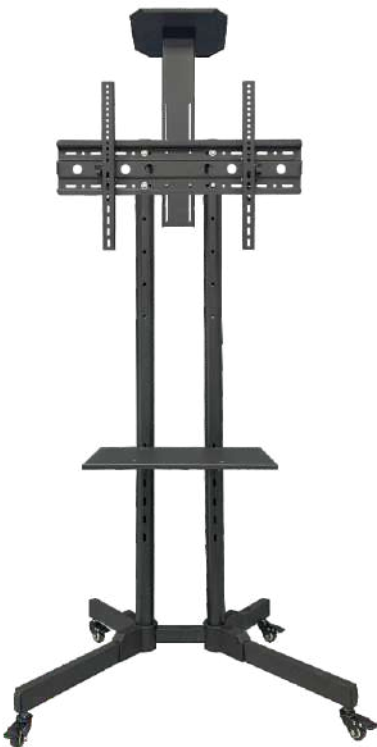

Tilt Adjust: +5°~-15°

• FULL MOTION TV WALL MOUNT

★ FS-408 STD

Screen Size: 42"-100"

Max. VESA: 900x600 mm

Weight capacity: 165 lbs (75 kg)

Distance: 74~1005 mm

Swivel Adjust: $\pm 60^\circ$

Screen Size: 26"-100"

Max. VESA: 800x600 mm

Weight capacity: 121 lbs(55 kg)

• MOVABLE TV CARTS

★ FS-500T

Screen Size: 32"-70"

Max. VESA: 600x400 mm

Weight capacity: 110 lbs (50 kg)

Tilt Adjust: ±8°

★ FS-502T

Screen Size: 32"-75"

Max. VESA: 600x400 mm

Weight capacity: 99 lbs (45 kg)

Tilt Adjust: ±15°

• MOVABLE TV CARTS

★ FS-506T