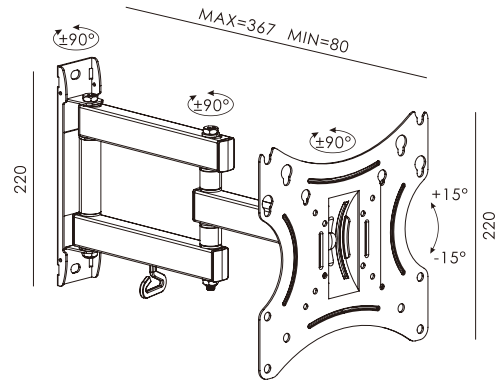

Screen Size: 19"-43"

Max. VESA: 200x200 mm

Weight capacity: 44 lbs (20 kg)

Distance: 65 mm

Swivel Adjust: ±40°

Tilt Adjust: +2°~-18°

★ FB-SQL-42

Screen Size: 19"-43"

Max. VESA: 200x200 mm

Weight capacity: 44 lbs (20 kg)

Distance: 68~227 mm

Swivel Adjust: ±90°

Tilt Adjust: +2°~-18°

• FULL MOTION TV WALL MOUNT

★ FS-401

Screen Size: 17"-37"

Max. VESA: 200x200 mm

Weight capacity: 22 lbs (10 kg)

Distance: 80~367 mm

Swivel Adjust: ±90°

Tilt Adjust: ±15°

★ FS-402

Screen Size: 26"-55"

Max. VESA: 400x400 mm

Weight capacity: 66 lbs (30 kg)

Distance: 75~410 mm

Swivel Adjust: ±90°

• FULL MOTION TV WALL MOUNT

★ FS-403 PLUS

Screen Size: 32"-70"

Max. VESA: 600x400 mm

Weight capacity: 132 lbs (60 kg)