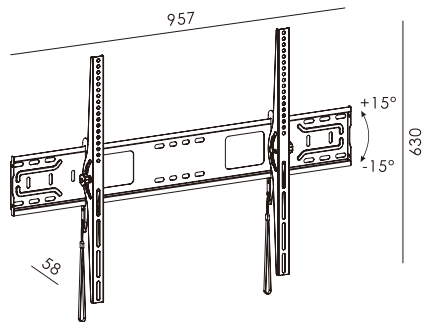

Weight capacity: 220 lbs (100 kg)

Distance: 29 mm

• TILTING TV WALL MOUNT

★ FS-304

Screen Size: 42"-90"

Max. VESA: 800x600 mm

Weight capacity: 143 lbs (65 kg)

Distance: 34 mm

Tilt Adjust: +0°~-3°

★ FS-307 PRO

Screen Size: 60"-100"

Max. VESA: 900x600 mm

Weight capacity: 220 lbs (100 kg)

Distance: 58 mm

Tilt Adjust: ±15°

• FULL MOTION TV WALL MOUNT