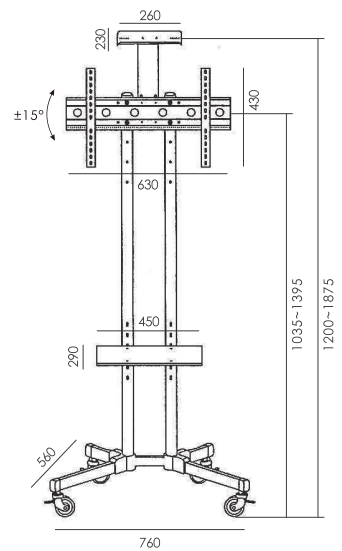

Screen Size: 26"-100"

Max. VESA: 800x600 mm

Weight capacity: 121 lbs(55 kg)

• MOVABLE TV CARTS

★ FS-500T

Screen Size: 32"-70"

Max. VESA: 600x400 mm

Weight capacity: 110 lbs (50 kg)

Tilt Adjust: ±8°

★ FS-502T

Screen Size: 32"-75"

Max. VESA: 600x400 mm

Weight capacity: 99 lbs (45 kg)

Tilt Adjust: ±15°

• MOVABLE TV CARTS

★ FS-506T

Screen Size: 26"-100"

Max. VESA: 800x600 mm

Weight capacity: 121 lbs(55 kg)

• CEILING TV WALL MOUNT

★ FS-906

Screen Size: 26"-55"

Max. VESA: 400x400 mm

Weight capacity: 110 lbs (50 kg)

Distance: 774~1206 mm

Swivel Adjust: $\pm 30^\circ$

Tilt Adjust: $\pm 10^\circ$

★ FS-907

Screen Size: 32"-80"

Max. VESA: 600x400 mm

Weight capacity: 132 lbs (60 kg)

Distance: 774~1206 mm