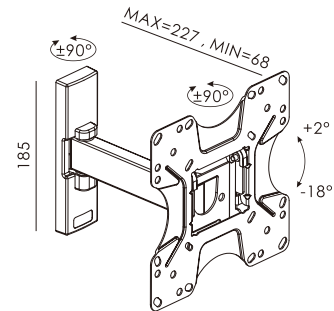

Tilt Adjust: +0°~-3°

★ FS-307 PRO

Screen Size: 60"-100"

Max. VESA: 900x600 mm

Weight capacity: 220 lbs (100 kg)

Distance: 58 mm

Tilt Adjust: ±15°

• FULL MOTION TV WALL MOUNT

★ FS-XL43

Screen Size: 19"-43"

Max. VESA: 200x200 mm

Weight capacity: 44 lbs (20 kg)

Distance: 82~362 mm

Swivel Adjust: ±90°

Tilt Adjust: +5°~-10°

★ FS-SQL-41

Screen Size: 19"-43"

Max. VESA: 200x200 mm

Weight capacity: 44 lbs (20 kg)

Distance: 65 mm

Swivel Adjust: ±40°

Tilt Adjust: +2°~-18°

★ FB-SQL-42

Screen Size: 19"-43"

Max. VESA: 200x200 mm

Weight capacity: 44 lbs (20 kg)

Distance: 68~227 mm

Swivel Adjust: ±90°

Tilt Adjust: +2°~-18°

• FULL MOTION TV WALL MOUNT

★ FS-401

Screen Size: 17"-37"