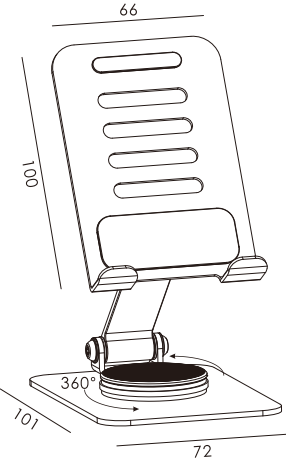

★ FS-DDB-ROBO-777

Screen Size: 13"-34"

Max. VESA: 100x100 mm

Weight capacity: 33 lbs(15 kg)
(Per Vesa Plate)

Tilt Adjust: +90°~-25°

Swivel Adjust: ±180°

• ANTI VIBRATION PADS

★ FS-AVP-001

 Weight capacity: 440 lbs(200 kg)

• MULTI-FUNCTIONAL MOBILE BASE

★ FS-MS-002

 Weight capacity: 440 lbs(200 kg)

★ FS-MS-003

 Weight capacity: 440 lbs(200 kg)

• PHONE STAND

★ FS-M360

Swivel Adjust: 360°

Tilt Adjust: 270°

★ FS-M90

Tilt Adjust: 270°

• PROJECTOR MOUNT

★ FS-PR-602

Weight capacity: 33 lbs (15 kg)

Distance: 600~1000 mm

Swivel Adjust: $\pm 30^\circ$

Tilt Adjust: $\pm 90^\circ$

• GLASS WALL SHELF

★ FS-DVB-S22

Size: 250x200mm

Weight capacity: 22 lbs (10 kg)

فوجي ستار®

fujistar®