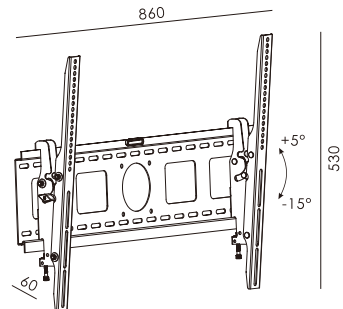

Screen Size: 32"-65"

Max. VESA: 600x400 mm

Weight capacity: 66 lbs(30 kg)

Distance: 23 mm

• TILTING TV WALL MOUNT

★ FB-302

Screen Size: 26"-55"

Max. VESA: 400x400 mm

Weight capacity: 55 lbs (25 kg)

Distance: 50 mm

Tilt Adjust: ±15°

★ FS-809

Screen Size: 32"-70"

Max. VESA: 600x400 mm

Weight capacity: 132 lbs (60 kg)

Distance: 54 mm

Tilt Adjust: ±15°

★ FB-305

Screen Size: 32"-90"

Max. VESA: 800x500 mm

Weight capacity: 176 lbs (80 kg)

Distance: 60 mm

Tilt Adjust: +5°~-15°

• **FIXED TV WALL MOUNT**