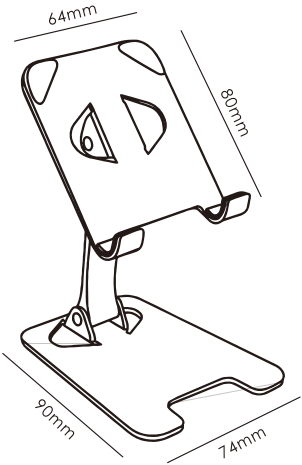

Screen Size: 14"-26"

Max. VESA: 100x100 mm

Weight capacity: 33 lbs(15 kg)

Max. Distance: 498 mm

Swivel Adjust: ±90°

Tilt Adjust: +90°~-45°

• MONITOR DESK MOUNT

★ FS-SDB-ROBO-755

★ FS-DDB-ROBO-777

Screen Size: 13"-34"

Max. VESA: 100x100 mm

Weight capacity: 33 lbs(15 kg)
(Per Vesa Plate)

Tilt Adjust: +90°~-25°

Swivel Adjust: ±180°

• ANTI VIBRATION PADS

★ FS-AVP-001

 Weight capacity: 440 lbs(200 kg)

• MULTI-FUNCTIONAL MOBILE BASE

★ FS-MS-002

 Weight capacity: 440 lbs(200 kg)

★ FS-MS-003

 Weight capacity: 440 lbs(200 kg)

• PHONE STAND

★ FS-M360

Swivel Adjust: 360°

Tilt Adjust: 270°

★ FS-M90

Tilt Adjust: 270°

• PROJECTOR MOUNT

★ FS-PR-602

Weight capacity: 33 lbs (15 kg)

Distance: 600~1000 mm