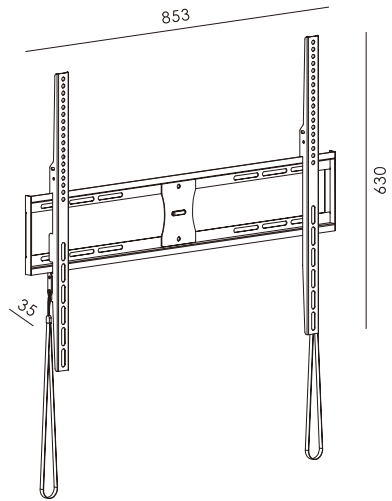

Screen Size: 32"-65"

Max. VESA: 600x400 mm

Weight capacity: 66 lbs(30 kg)

Distance: 23 mm

• TILTING TV WALL MOUNT

★ FB-302

Screen Size: 26"-55"

Max. VESA: 400x400 mm

Weight capacity: 55 lbs (25 kg)

Distance: 50 mm

Tilt Adjust: ±15°

★ FS-809

Screen Size: 32"-70"

Max. VESA: 600x400 mm

Weight capacity: 132 lbs (60 kg)

Distance: 54 mm

Tilt Adjust: ±15°

★ FB-305

Screen Size: 32"-90"

Max. VESA: 800x500 mm

Weight capacity: 176 lbs (80 kg)

Distance: 60 mm

Tilt Adjust: +5°~-15°

• **FIXED TV WALL MOUNT**

★ **FS-204**

Screen Size: 42"-90"

Max. VESA: 800x600 mm

Weight capacity: 143 lbs (65 kg)

Distance: 35 mm

★ **FS-206 PRO**

Screen Size: 60"-110"

Max. VESA: 900x600 mm