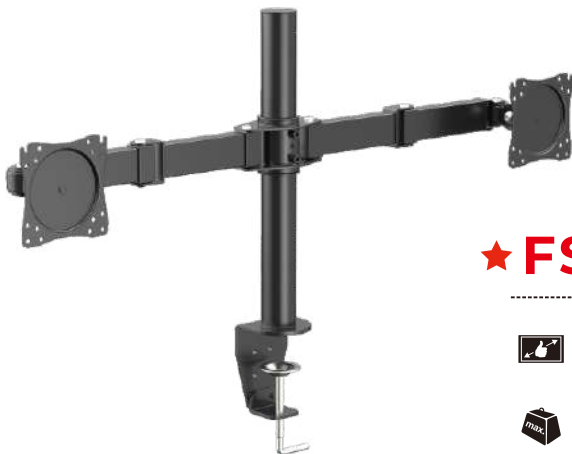

• MONITOR DESK MOUNT

★ FS-SDB-711

Screen Size: 14"-32"

Max. VESA: 100x100 mm

Weight capacity: 33 lbs(15 kg)

Max. Distance: 233 mm

Swivel Adjust: 270°

Tilt Adjust: ±45°

★ FS-DDB-722

Screen Size: 14"-32"

Max. VESA: 100x100 mm

Weight capacity: 33 lbs(15 kg)
(Per Vesa Plate)

Max. Distance: 785 mm

Swivel Adjust: 270°

Tilt Adjust: ±45°

★ FS-SDB-ROBO-733