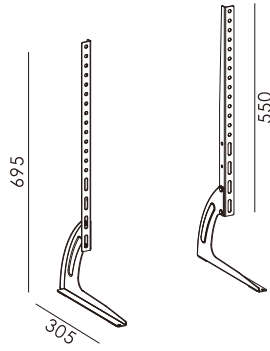

Screen Size: 26"-100"

Max. VESA: 800x600 mm

Weight capacity: 121 lbs(55 kg)

• CEILING TV WALL MOUNT

★ FS-906

Screen Size: 26"-55"

Max. VESA: 400x400 mm

Weight capacity: 110 lbs (50 kg)

Distance: 774~1206 mm

Swivel Adjust: $\pm 30^\circ$

Tilt Adjust: $\pm 10^\circ$

★ FS-907

Screen Size: 32"-80"

Max. VESA: 600x400 mm

Weight capacity: 132 lbs (60 kg)

Distance: 774~1206 mm

Swivel Adjust: $\pm 30^\circ$

Tilt Adjust: $\pm 10^\circ$

• CEILING TV WALL MOUNT

★ FS-909

Screen Size: 32"-75"

Max. VESA: 600x400 mm

Weight capacity: 154 lbs (70 kg)

Distance: 774~1206 mm

Swivel Adjust: $\pm 30^\circ$

Tilt Adjust: $\pm 10^\circ$

• TABLE TV STAND

★ FS-801

Screen Size: 26"-65"

Max. VESA: 400x400 mm

Weight capacity: 66 lbs(30 kg)

★ FS-802