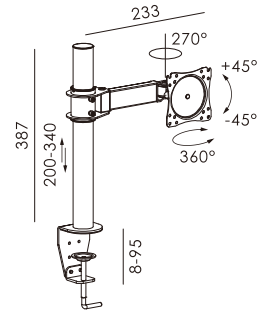

★ FS-804 (2 Glass Shelves)

Screen Size: 32"-75"

Max. VESA: 600x400 mm

Weight capacity: 99 lbs(45 kg)

★ FS-805 (2 Glass Shelves)

Screen Size: 26"-65"

Max. VESA: 400x400 mm

Weight capacity: 99 lbs(45 kg)

Weight capacity: 44 lbs(20 kg)

★ FS-DS-L60

Laptop Size: 13"-32"

Surface Size: 370x235 mm

Weight capacity: 44 lbs(20 kg)

★ FS-DS-X65

Laptop Size: Below 16"

Weight capacity: 22 lbs(10 kg)

• MONITOR DESK MOUNT

★ FS-SDB-711

Screen Size: 14"-32"

Max. VESA: 100x100 mm

Weight capacity: 33 lbs(15 kg)

Max. Distance: 233 mm

Swivel Adjust: 270°

Tilt Adjust: ±45°

★ FS-DDB-722

Screen Size: 14"-32"

Max. VESA: 100x100 mm

Weight capacity: 33 lbs(15 kg)
(Per Vesa Plate)

Max. Distance: 785 mm

Swivel Adjust: 270°

Tilt Adjust: ±45°

★ FS-SDB-ROBO-733