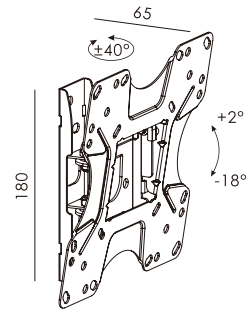

Tilt Adjust: +0°~-3°

★ FS-307 PRO

Screen Size: 60"-100"

Max. VESA: 900x600 mm

Weight capacity: 220 lbs (100 kg)

Distance: 58 mm

Tilt Adjust: ±15°

• FULL MOTION TV WALL MOUNT

★ FS-XL43

Screen Size: 19"-43"

Max. VESA: 200x200 mm

Weight capacity: 44 lbs (20 kg)

Distance: 82~362 mm

Swivel Adjust: ±90°

Tilt Adjust: +5°~-10°

★ FS-SQL-41

Screen Size: 19"-43"

Max. VESA: 200x200 mm

Weight capacity: 44 lbs (20 kg)

Distance: 65 mm

Swivel Adjust: ±40°

Tilt Adjust: +2°~-18°

★ FB-SQL-42

Screen Size: 19"-43"

Max. VESA: 200x200 mm

Weight capacity: 44 lbs (20 kg)

Distance: 68~227 mm

Swivel Adjust: ±90°

Tilt Adjust: +2°~-18°

• FULL MOTION TV WALL MOUNT

★ FS-401

Screen Size: 17"-37"