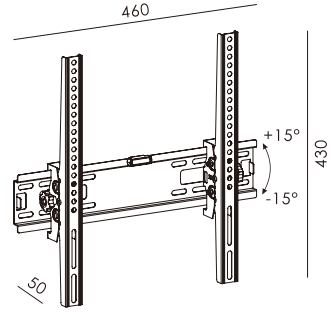

Weight capacity: 44 lbs(20 kg)

Distance: 23 mm

★ FB-202

Screen Size: 26"-55"

Max. VESA: 400x400 mm

Weight capacity: 55 lbs(25 kg)

Distance: 23 mm

★ FB-203

Screen Size: 32"-65"

Max. VESA: 600x400 mm

Weight capacity: 66 lbs(30 kg)

Distance: 23 mm

• TILTING TV WALL MOUNT

★ FB-302

Screen Size: 26"-55"

Max. VESA: 400x400 mm

Weight capacity: 55 lbs (25 kg)

Distance: 50 mm

Tilt Adjust: ±15°

★ FS-809

Screen Size: 32"-70"

Max. VESA: 600x400 mm

Weight capacity: 132 lbs (60 kg)

Distance: 54 mm

Tilt Adjust: ±15°

★ FB-305

Screen Size: 32"-90"

Max. VESA: 800x500 mm

Weight capacity: 176 lbs (80 kg)

Distance: 60 mm

Tilt Adjust: +5°~-15°

• **FIXED TV WALL MOUNT**