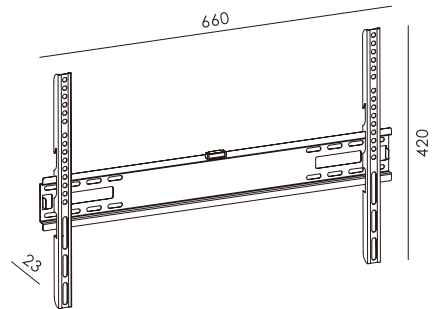

Weight capacity: 44 lbs(20 kg)

Distance: 23 mm

★ FB-202

Screen Size: 26"-55"

Max. VESA: 400x400 mm

Weight capacity: 55 lbs(25 kg)

Distance: 23 mm

★ FB-203

Screen Size: 32"-65"

Max. VESA: 600x400 mm

Weight capacity: 66 lbs(30 kg)

Distance: 23 mm

• TILTING TV WALL MOUNT

★ FB-302

Screen Size: 26"-55"

Max. VESA: 400x400 mm

Weight capacity: 55 lbs (25 kg)

Distance: 50 mm

Tilt Adjust: ±15°

★ FS-809

Screen Size: 32"-70"

Max. VESA: 600x400 mm

Weight capacity: 132 lbs (60 kg)

Distance: 54 mm

Tilt Adjust: ±15°

★ FB-305

Screen Size: 32"-90"

Max. VESA: 800x500 mm

Weight capacity: 176 lbs (80 kg)

Distance: 60 mm

Tilt Adjust: +5°~-15°

• **FIXED TV WALL MOUNT**