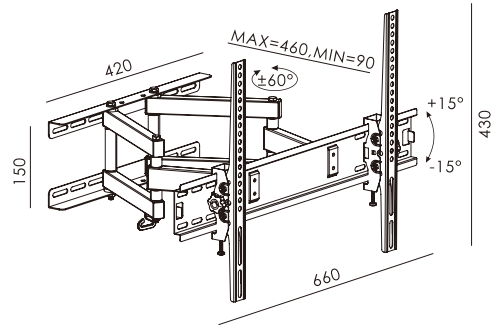

Max. VESA: 200x200 mm

Weight capacity: 22 lbs (10 kg)

Distance: 80~367 mm

Swivel Adjust: ±90°

Tilt Adjust: ±15°

★ FS-402

Screen Size: 26"-55"

Max. VESA: 400x400 mm

Weight capacity: 66 lbs (30 kg)

Distance: 75~410 mm

Swivel Adjust: ±90°

• FULL MOTION TV WALL MOUNT

★ FS-403 PLUS

Screen Size: 32"-70"

Max. VESA: 600x400 mm

Weight capacity: 132 lbs (60 kg)

Distance: 90~460 mm

Swivel Adjust: ±60°

Tilt Adjust: ±15°

★ FS-908

Screen Size: 32"-75"

Max. VESA: 600x400 mm

Weight capacity: 154 lbs (70 kg)

Distance: 113~476 mm

Swivel Adjust: ±60°

Tilt Adjust: ±15°

• FULL MOTION TV WALL MOUNT

★ FS-406 STD

Screen Size: 32"-75"

Max. VESA: 600x400 mm

Weight capacity: 99 lbs (45 kg)

Distance: 83~1080 mm