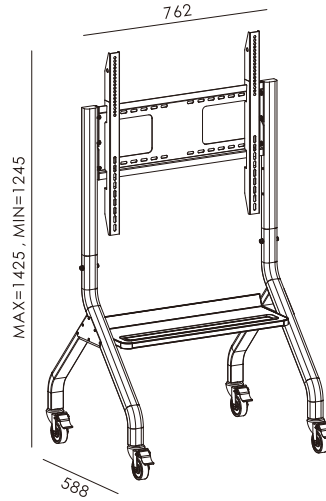

Swivel Adjust: ±60°

Tilt Adjust: ±15°

• FULL MOTION TV WALL MOUNT

★ FS-406 STD

Screen Size: 32"-75"

Max. VESA: 600x400 mm

Weight capacity: 99 lbs (45 kg)

Distance: 83~1080 mm

Swivel Adjust: ±90°

Tilt Adjust: +5°~-15°

★ FS-407 STD

Screen Size: 42"-90"

Max. VESA: 800x400 mm

Weight capacity: 121 lbs (55 kg)

Distance: 85~600 mm

Swivel Adjust: ±60°

Tilt Adjust: +5°~-15°

• FULL MOTION TV WALL MOUNT

★ FS-408 STD

Screen Size: 42"-100"

Max. VESA: 900x600 mm

Weight capacity: 165 lbs (75 kg)

Distance: 74~1005 mm

Swivel Adjust: $\pm 60^\circ$

Tilt Adjust: $\pm 10^\circ$

• MOVABLE TV CARTS

★ FS-400T

Screen Size: 32"-70"

Max. VESA: 600x600 mm

Weight capacity: 110 lbs (50 kg)

★ FS-404T

Screen Size: 32"-120"