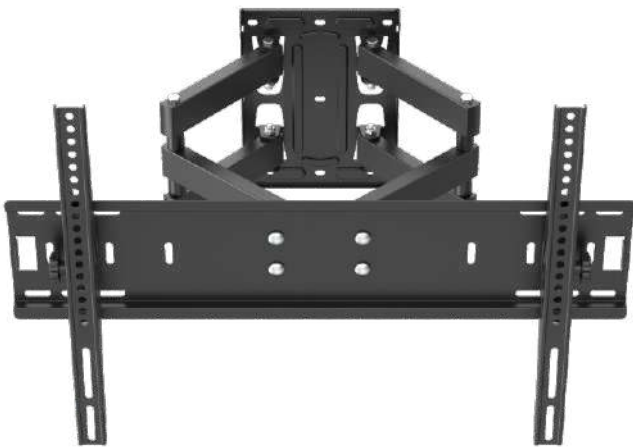

Max. VESA: 200x200 mm

Weight capacity: 44 lbs (20 kg)

Distance: 68~227 mm

Swivel Adjust: ±90°

Tilt Adjust: +2°~-18°

• FULL MOTION TV WALL MOUNT

★ FS-401

Screen Size: 17"-37"

Weight capacity: 66 lbs (30 kg)

Distance: 75~410 mm

Swivel Adjust: ±90°

• FULL MOTION TV WALL MOUNT

★ FS-403 PLUS

Screen Size: 32"-70"

Max. VESA: 600x400 mm

Weight capacity: 132 lbs (60 kg)

Distance: 90~460 mm

Swivel Adjust: ±60°

Tilt Adjust: ±15°

★ FS-908

Screen Size: 32"-75"

Max. VESA: 600x400 mm

Weight capacity: 154 lbs (70 kg)

Distance: 113~476 mm

Swivel Adjust: ±60°

Tilt Adjust: ±15°

• FULL MOTION TV WALL MOUNT

★ FS-406 STD

Screen Size: 32"-75"

Max. VESA: 600x400 mm

Weight capacity: 99 lbs (45 kg)

Distance: 83~1080 mm