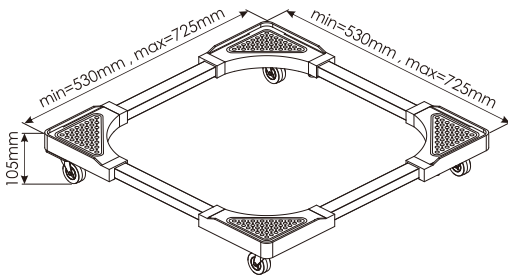

★ FS-MS-003

Weight capacity: 440 lbs(200 kg)