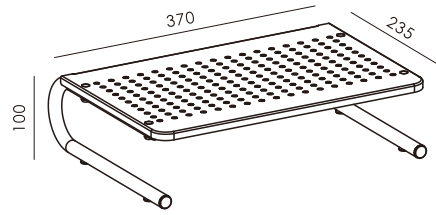

Screen Size: 32"-65"

Max. VESA: 400x400 mm

Weight capacity: 77 lbs(35 kg)

★ FS-803

Screen Size: 37"-70"

Max. VESA: 800x400 mm

Weight capacity: 88 lbs(40 kg)

GLASS SHELVES TV STAND

★ FS-804 (2 Glass Shelves)

Screen Size: 32"-75"

Max. VESA: 600x400 mm

Weight capacity: 99 lbs(45 kg)

★ FS-805 (2 Glass Shelves)

Screen Size: 26"-65"

Max. VESA: 400x400 mm

Weight capacity: 99 lbs(45 kg)

★ FS-806 (3 Glass Shelves)

Screen Size: 26"-65"

Max. VESA: 400x400 mm

Weight capacity: 99 lbs(45 kg)

• LAPTOP DESKTOP STAND

★ FS-DS-C63

Laptop Size: 13"-32"

Surface Size: 370x235 mm

• MONITOR DESK MOUNT

★ FS-SDB-711

Screen Size: 14"-32"

Max. VESA: 100x100 mm

Weight capacity: 33 lbs(15 kg)

Max. Distance: 233 mm

Swivel Adjust: 270°

Tilt Adjust: ±45°